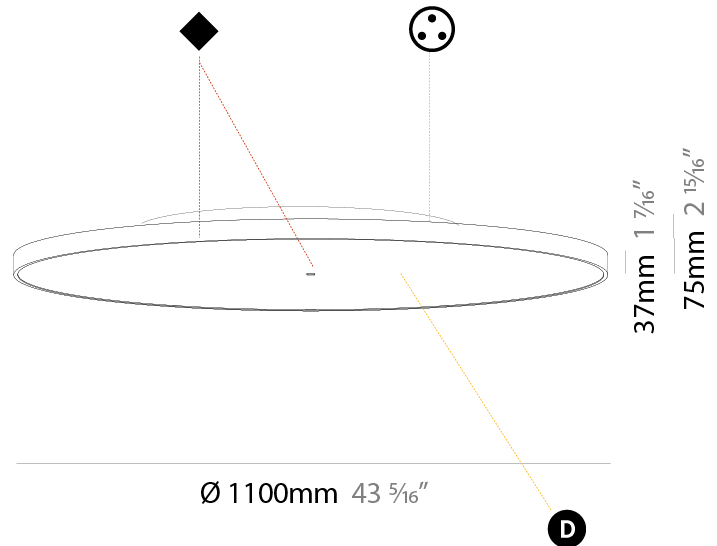

GENERAL

Series: Sign Diva
Subseries: Sign Diva
Brand: Prolicht
Division: Architectural
Mounting Type: Surface
Mounting Location: Ceiling
Subcategory: Ambient

PHYSICAL

Shape: Round
Diameter (mm): 1100
Diameter (in): 43 ⁵/₁₆
Height (mm): 75
Height (in): 2 ¹⁵/₁₆
Light Distribution: Direct / Indirect
Weight (kg): 18.39
Weight (lbs): 40.54
Diffuser: Direct - PMMA - Opal/Micro-Prism/Sparkling Secret/Vintage Industrial with Shine Ring / Indirect - White/Yellow/Orange/Red/Blue/Green
Fixture Finish: SSR / BKV / CWI / CRY / HAB / UFT / ITA / RUA / FTG / MYG / LOD / PUS / FRO / FUP / KIA / POP / BLS / SPG / MEY / GOH / GUM / CHC / COM / ABZ / JAG / OBR / MOS / ROR
Fixture Material: Extruded Aluminum / Steel

ELECTRICAL

Lamp Type: LED (Zhaga Standard)
Input Wattage (W): 169.4
Total Output Wattage (W): 134
Dimming: Tri-Mode (Non-Dimming and Phase Dimming (120Vac only) and 0-10V Dimming)
Driver Included: Yes
Driver Location: Integrated
Driver Type: Constant Current - Universal
Driver Class: Class 2
Input Voltage (V): 120 - 277
Constant Current (MA): 600

LED

Color Temperature (°K): 3000 / 3500 / 4000
Max. Delivered Lumen (lm): 19520 / 19933 / 20340
CRI: >90 CRI
Lamp Life (hrs): 50000

OPTICAL

RATINGS AND CERTIFICATIONS

Certified By: Certified for North American Standards
IP rating: IP20