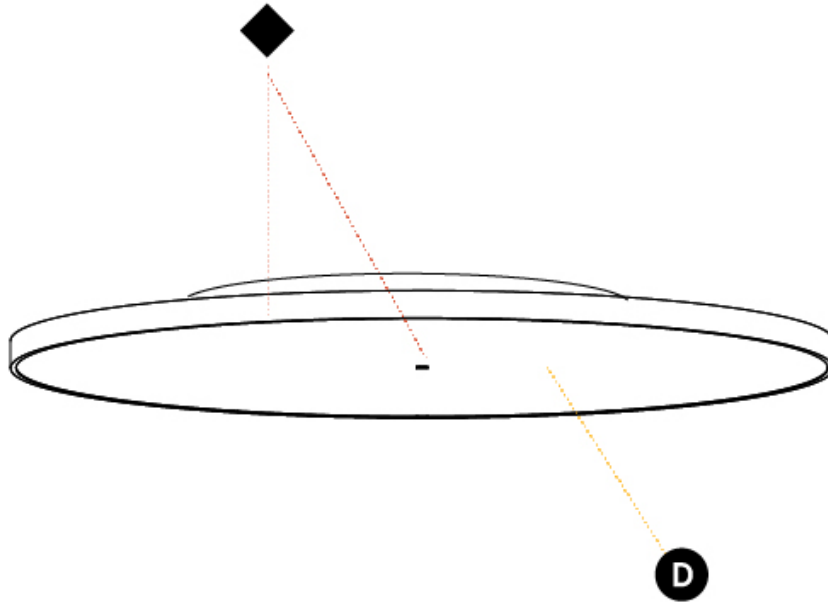

SIGN DIVA SURFACE

A3D094-

PROJECT

TYPE

SPECIFIER

QUANTITY

DATE

SIGN DIVA KORONA SURFACE