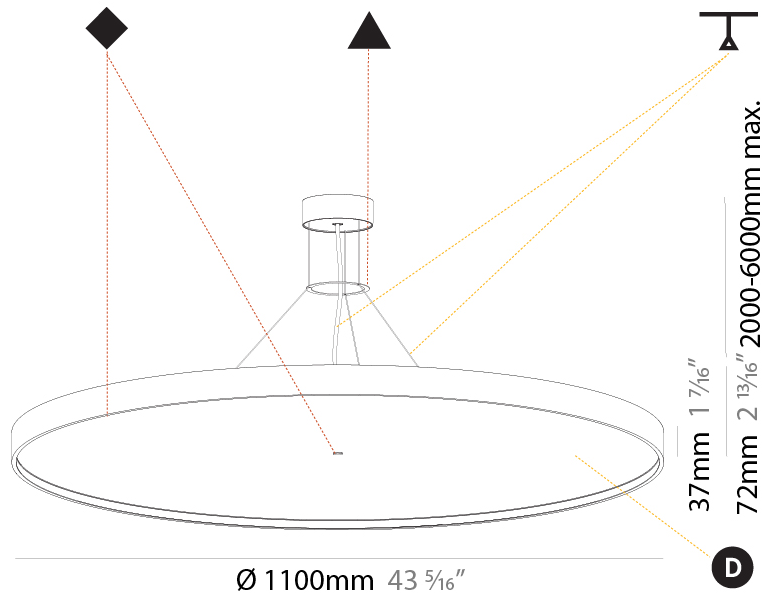

GENERAL

Series: Sign Diva
Subseries: Sign Diva
Brand: Prolicht
Division: Architectural
Mounting Type: Suspension
Mounting Location: Ceiling
Subcategory: Pendant

PHYSICAL

Shape: Round
Diameter (mm): 1100
Diameter (in): 43 ⁵/₁₆"
Height (mm): 72
Height (in): 2 ¹³/₁₆"
Light Distribution: Direct / Indirect
Weight (kg): 20.78
Weight (lbs): 45.81
Diffuser: PMMA - Opal / Micro-Prism / Sparkling Secret / Vintage Industrial
Fixture Finish: SSR / BKV / CWI / CRY / HAB / UFT / ITA / RUA / FTG / MYG / LOD / PUS / FRO / FUP / KIA / POP / BLS / SPG / MEY / GOH / GUM / CHC / COM / ABZ / JAG / OBR / MOS / ROR
Fixture Material: Extruded Aluminum / Steel
Cable Details: 2,000mm/78 3/4" or 6,000mm/236 1/4" Transparent Cable

ELECTRICAL

Lamp Type: LED (Zhaga Standard)
Input Wattage (W): 169.4 / 28.6
Total Output Wattage (W): 135 / 24
Dimming: Tri-Mode (Non-Dimming and Phase Dimming (120Vac only) and 0-10V Dimming)
Driver Included: Yes
Driver Location: Integrated
Driver Type: Constant Current - Universal
Driver Class: Class 2
Input Voltage (V): 120 - 277
Constant Current (MA): 600 / 350

LED

Color Temperature (*K): 2700 / 3000 / 3500 / 4000
Max. Delivered Lumen (lm): 20030 / 20610 / 21050 / 21480
CRI: >90 CRI
Lamp Life (hrs): 50000

OPTICAL

RATINGS AND CERTIFICATIONS

Certified By: Certified for North American Standards
IP rating: IP20