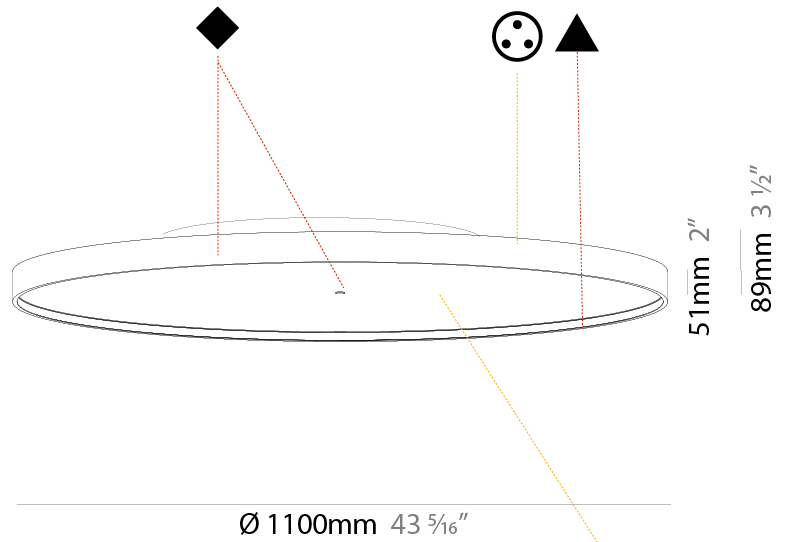

GENERAL

Series: Sign Diva
Subseries: Sign Diva Korona
Brand: Prolicht
Division: Architectural
Mounting Type: Surface
Mounting Location: Ceiling
Subcategory: Ambient

PHYSICAL

Shape: Round
Diameter (mm): 1100
Diameter (in): 43 ⁵/₁₆"
Height (mm): 89
Height (in): 3 ¹/₂"
Light Distribution: Direct / Indirect
Weight (kg): 18.901
Weight (lbs): 41.67
Diffuser: Direct - PMMA - Opal/Micro-Prism/Sparkling Secret/Vintage Industrial / Indirect - White/Yellow/Orange/Red/Blue/Green
Fixture Finish: SSR / BKV / CWI / CRY / HAB / UFT / ITA / RUA / FTG / MYG / LOD / PUS / FRO / FUP / KIA / POP / BLS / SPG / MEY / GOH / GUM / CHC / COM / ABZ / JAG / OBR / MOS / ROR
Fixture Material: Extruded Aluminum / Steel

ELECTRICAL

Lamp Type: LED (Zhaga Standard)
Input Wattage (W): 169.4
Total Output Wattage (W): 134
Dimming: Tri-Mode (Non-Dimming and Phase Dimming (120Vac only) and 0-10V Dimming)
Driver Included: Yes
Driver Location: Integrated
Driver Type: Constant Current - Universal
Driver Class: Class 2
Input Voltage (V): 120 - 277
Constant Current (MA): 600

LED

Color Temperature (°K): 3000 / 3500 / 4000
Max. Delivered Lumen (lm): 19520 / 19933 / 20340
CRI: >90 CRI
Lamp Life (hrs): 50000

OPTICAL

RATINGS AND CERTIFICATIONS

Certified By: Certified for North American Standards
IP rating: IP20

PROJECT
TYPE
SPECIFIER
QUANTITY
DATE