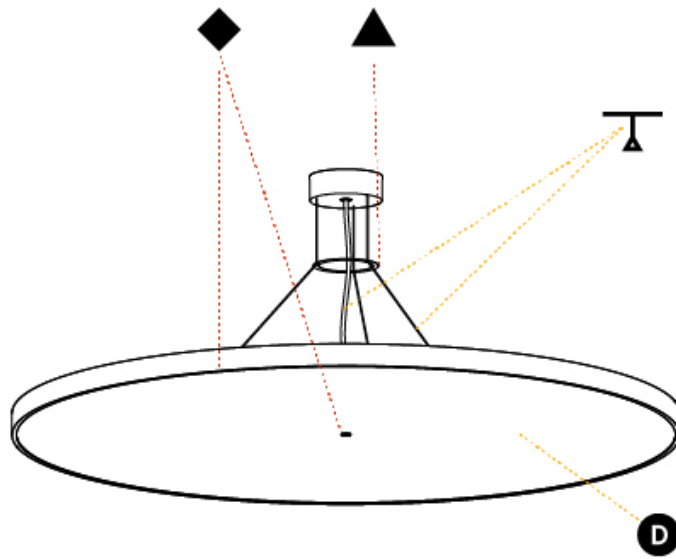

SIGN DIVA SUSPENSION

A300009-

PROJECT _____

TYPE _____

SPECIFIER _____

QUANTITY _____

DATE _____

A