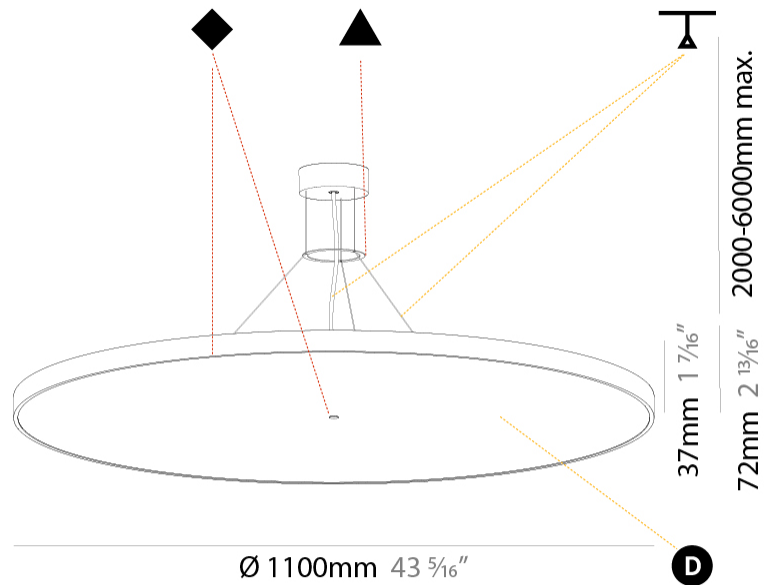

GENERAL

Series: Sign Diva
Subseries: Sign Diva
Brand: Prolicht
Division: Architectural
Mounting Type: Suspension
Mounting Location: Ceiling
Subcategory: Pendant

PHYSICAL

Shape: Round
Diameter (mm): 1100
Diameter (in): 43 ⁵/₁₆
Height (mm): 86
Height (in): 3 ³/₈
Light Distribution: Direct
Weight (kg): 19.475
Weight (lbs): 42.94
Diffuser: PMMA - Opal / Micro-Prism / Sparkling Secret / Vintage Industrial
Fixture Finish: SSR / BKV / CWI / CRY / HAB / UFT / ITA / RUA / FTG / MYG / LOD / PUS / FRO / FUP / KIA / POP / BLS / SPG / MEY / GOH / GUM / CHC / COM / ABZ / JAG / OBR / MOS / ROR
Fixture Material: Extruded Aluminum / Steel
Cable Details: 2,000mm/78 3/4" or 6,000mm/236 1/4" Transparent Cable

ELECTRICAL

Lamp Type: LED (Zhaga Standard)
Input Wattage (W): 169.4
Total Output Wattage (W): 134
Dimming: Tri-Mode (Non-Dimming and Phase Dimming (120Vac only) and 0-10V Dimming)
Driver Included: Yes
Driver Location: Integrated
Driver Type: Constant Current - Universal
Driver Class: Class 2
Input Voltage (V): 120 - 277
Constant Current (MA): 600

LED

Color Temperature (*K): 2700 / 3000 / 3500 / 4000
Max. Delivered Lumen (lm): 16140 / 19520 / 19933 / 20340
CRI: >90 CRI
Lamp Life (hrs): 50000

OPTICAL

RATINGS AND CERTIFICATIONS

Certified By: Certified for North American Standards
IP rating: IP20